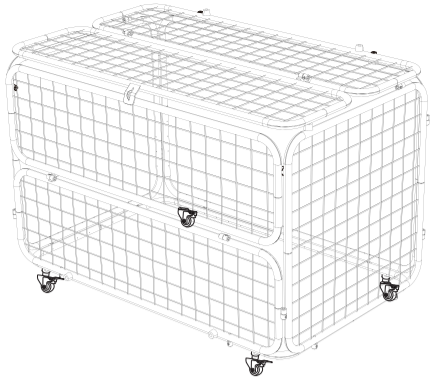

beleduc

**Transportwagen /
Transport Cage**

beleduc Lernspielwaren GmbH
Heinrich-Heine-Weg 2
09526 Olbernhau / Germany
www.beleduc.de

⚠ WARNING:

Adult assembly required. Choking hazard to children under the age of 3 years – contains small parts prior to assembly.